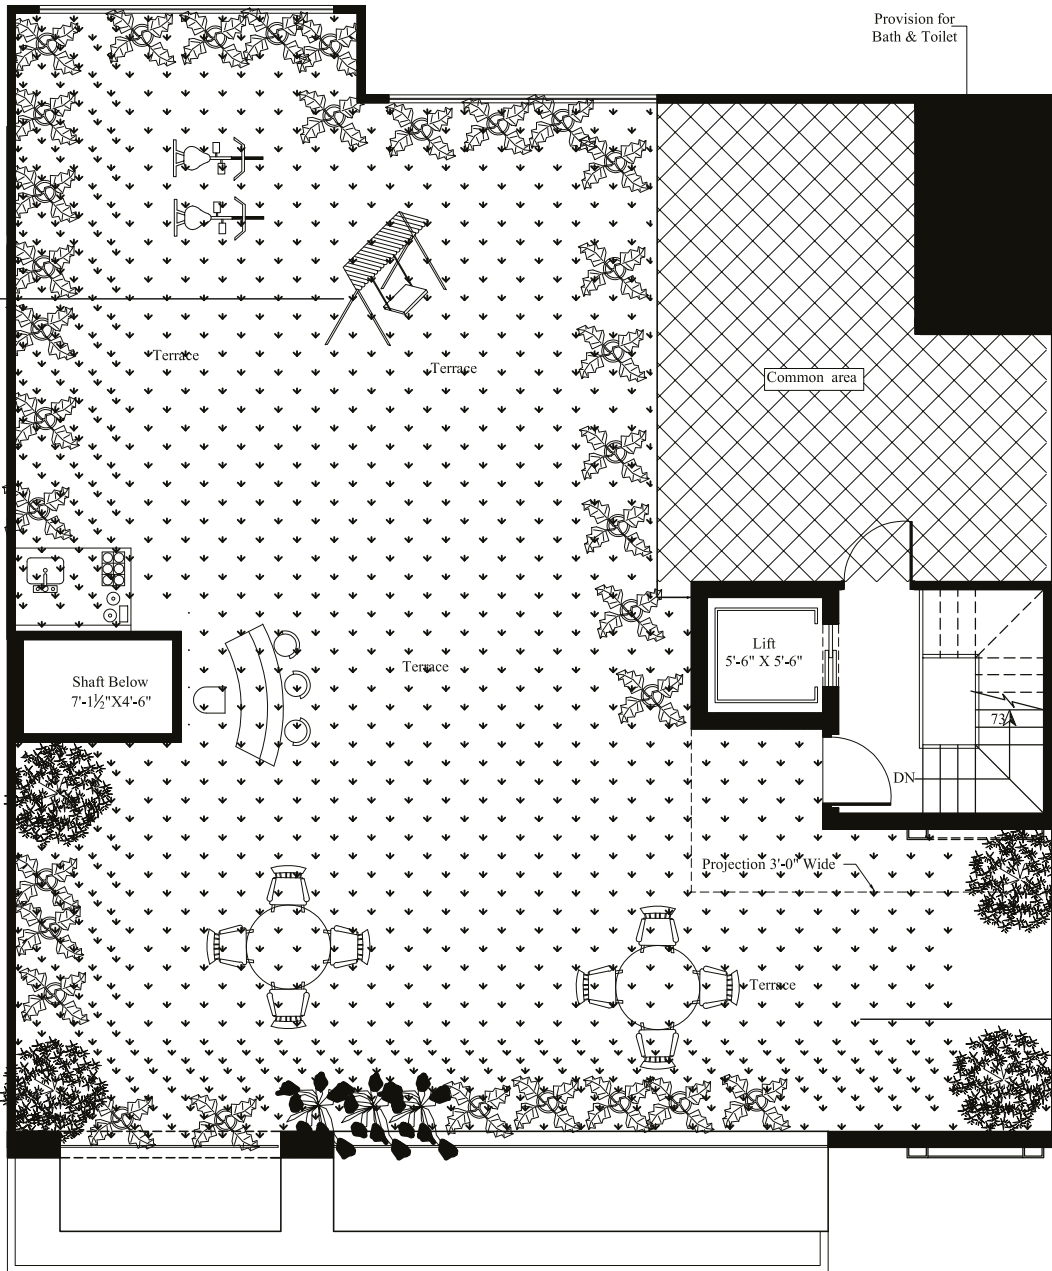

502 SQ. YDS
Terrace

Thoola

BBQ